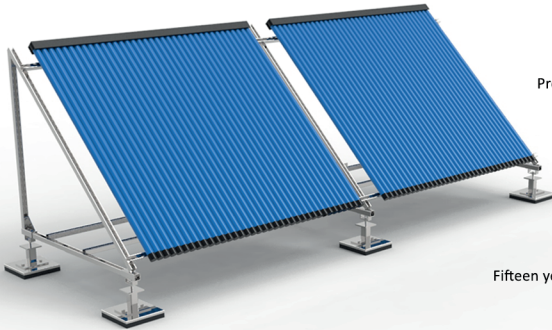

Can accommodate flat plates and tube collectors.

Fixed or Height adjustable framework.

Pre assembled framework.

All angles available.

Fifteen years warranty.

Features & Benefits

For all Thermal collector flat plate and tube panels Solar steel can offer bespoke support systems at any angle and height requirement.

We also provide height adjustable framework for sloping roof areas if required.

ISOMETRIC

SIDE

FRONT

PLAN