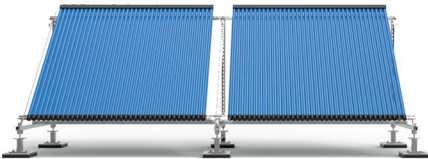

Can accommodate flat plates and tube collectors.

Fixed or Height adjustable framework.

Pre assembled framework.

All angles available.

Fifteen years warranty.

Features & Benefits

For all Thermal collector flat plate and tube panels Solar steel can offer bespoke support systems at any angle and height requirement.

We also provide height adjustable framework for sloping roof areas if required.

ISOMETRIC

SIDE

FRONT

PLAN