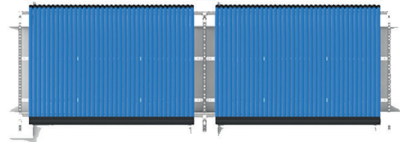

We also provide height adjustable framework for sloping roof areas if required.

ISOMETRIC

SIDE

FRONT

PLAN